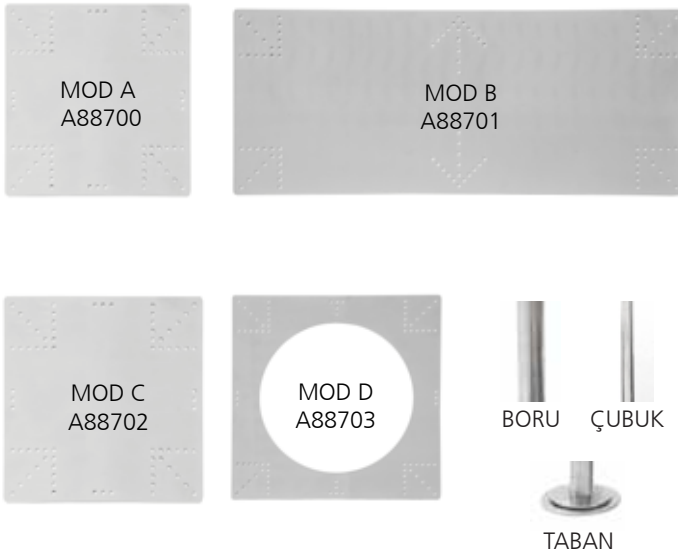

MODÜLER PARÇALAR / MODULAR PIECES

- A88700 - 24 x 24 cm - Tabaka
- A88701 - 24 x 60 cm - Tabaka
- A88702 - 33 x 33 cm - Tabaka
- A88703 - 33 x 33 cm - Tabaka Delikli
- A88721 - Ø 1 H:3 cm - Çubuk
- A88722 - Ø 1 H:6 cm - Çubuk
- A88723 - Ø 1 H: 10 cm - Çubuk
- A88724 - Ø 1 H: 12 cm - Çubuk
- A88725 - Ø 1 H: 14,5 cm - Çubuk
- A88726 - Ø 2,5 H 5 cm - Boru
- A88727 - Ø 2,5 H 11 cm - Boru
- A88728 - Ø 2,5 H 14,5 cm - Boru
- A88710 - Ø 9 cm - Taban

* çubuk / bar * boru / pipe * taban / pipe base * tabaka / plate