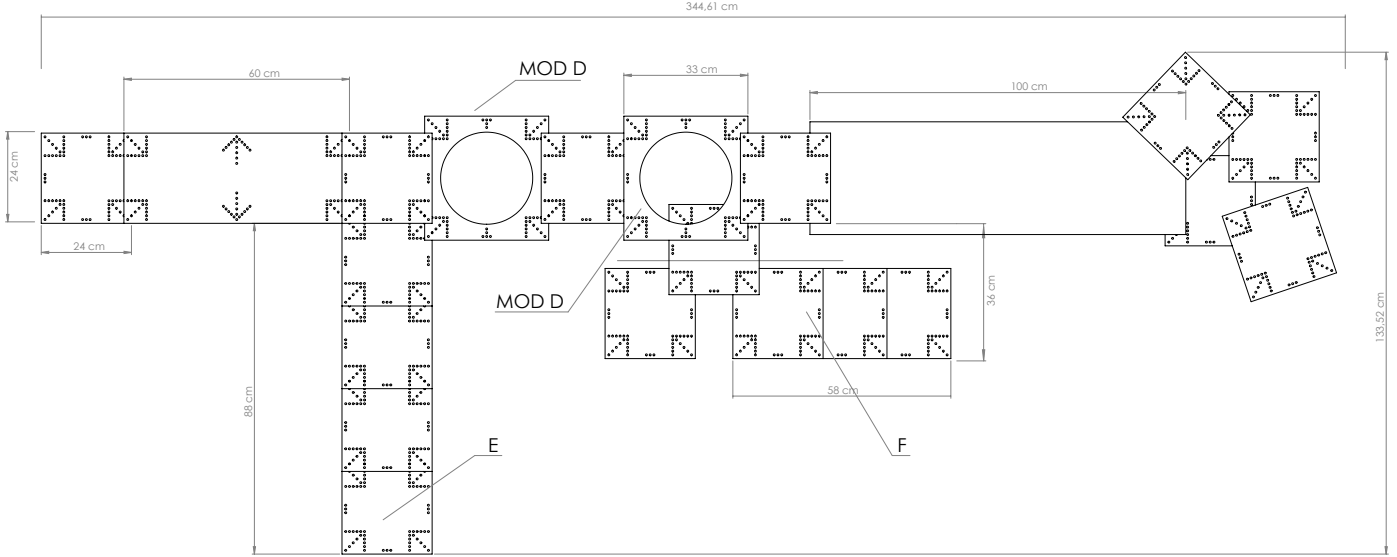

MODÜLER BÜFE / MODULAR BUFFET

A	B	C	D	E	F
2 ad. Mod A 4 ad. 14,5 cm çubuk	4 ad. Mod A 4 ad. 11 cm çubuk 8 ad. 14,5 cm çubuk	5 ad. Mod A 8 ad. 14,5 cm çubuk 8 ad. 11 cm çubuk	5 ad. Mod A 2 ad. 3 cm çubuk 2 ad. 6 cm çubuk 2 ad. 11 cm çubuk 4 ad. 14,5 cm çubuk	4 ad. Mod A 10 ad. 6 cm çubuk	5 ad. Mod A 3 ad. 12 cm çubuk 4 ad. 6 cm çubuk 8 ad. 3 cm çubuk