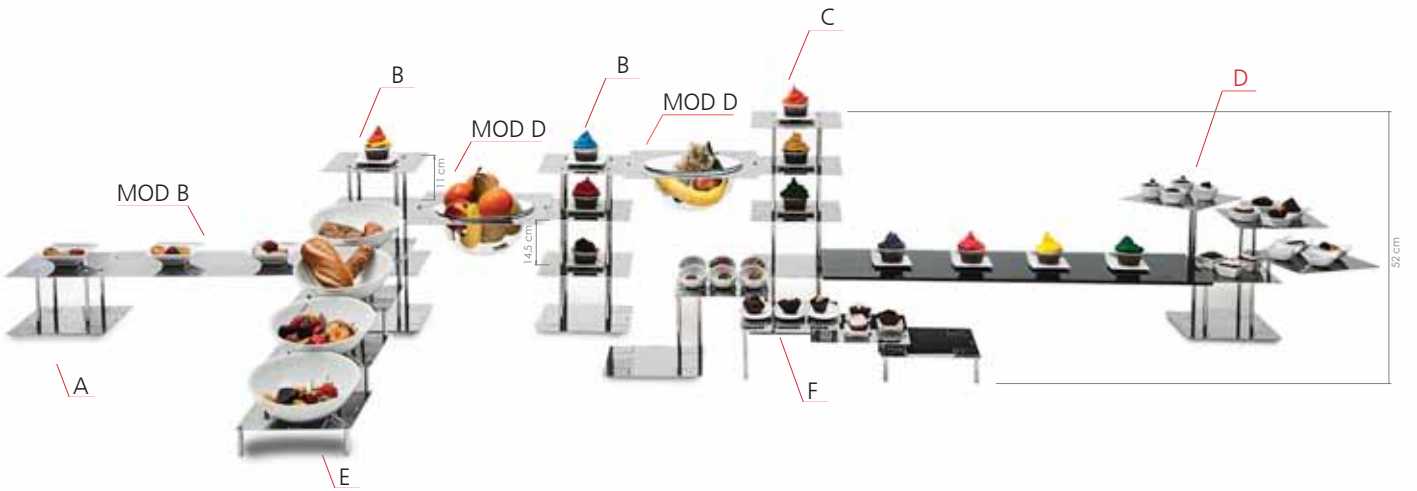

MODÜLER BÜFE / MODULAR BUFFET

Yükseltici / Riser
A88730