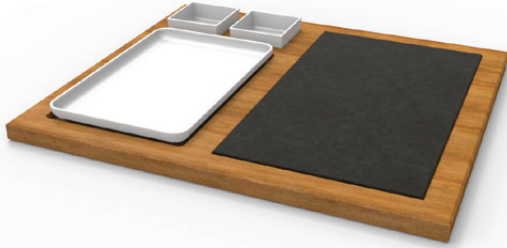

Üç bölmeli dikdörtgen çerezlik

Appetizer plate with three bowls (Rectangular) - Olive wood

30A131

30x10x3,5 cm

Zeytin
Olive wood

Ahşap servis seti
Wooden serving sets

Sunumlar

Presentation