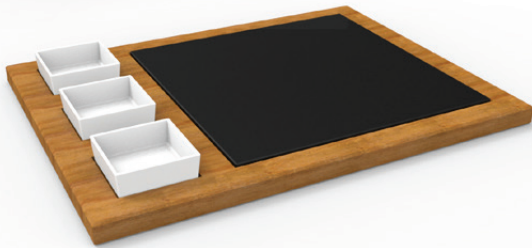

Üç bölmeli dikdörtgen çerezlik

Appetizer plate with three bowls (Rectangular) - Olive wood

30A131

30x10x3,5 cm

Zeytin
Olive wood

Ahşap servis seti
Wooden serving sets

Sunumlar

Presentation